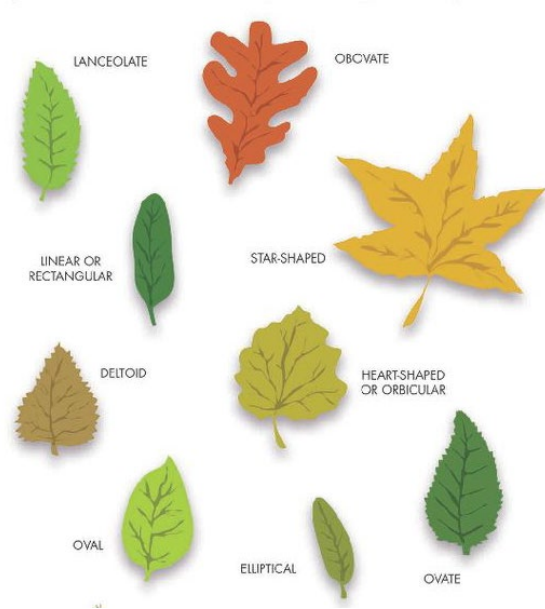

Going on a Leaf Hunt

Leaves can be described in many ways.

Shape

Leaf Margins(edges)

Size

Color

Go on a leaf hunt and collect leaves with a friend or parent. Come home and see how many different ways you can think of to sort leaves.